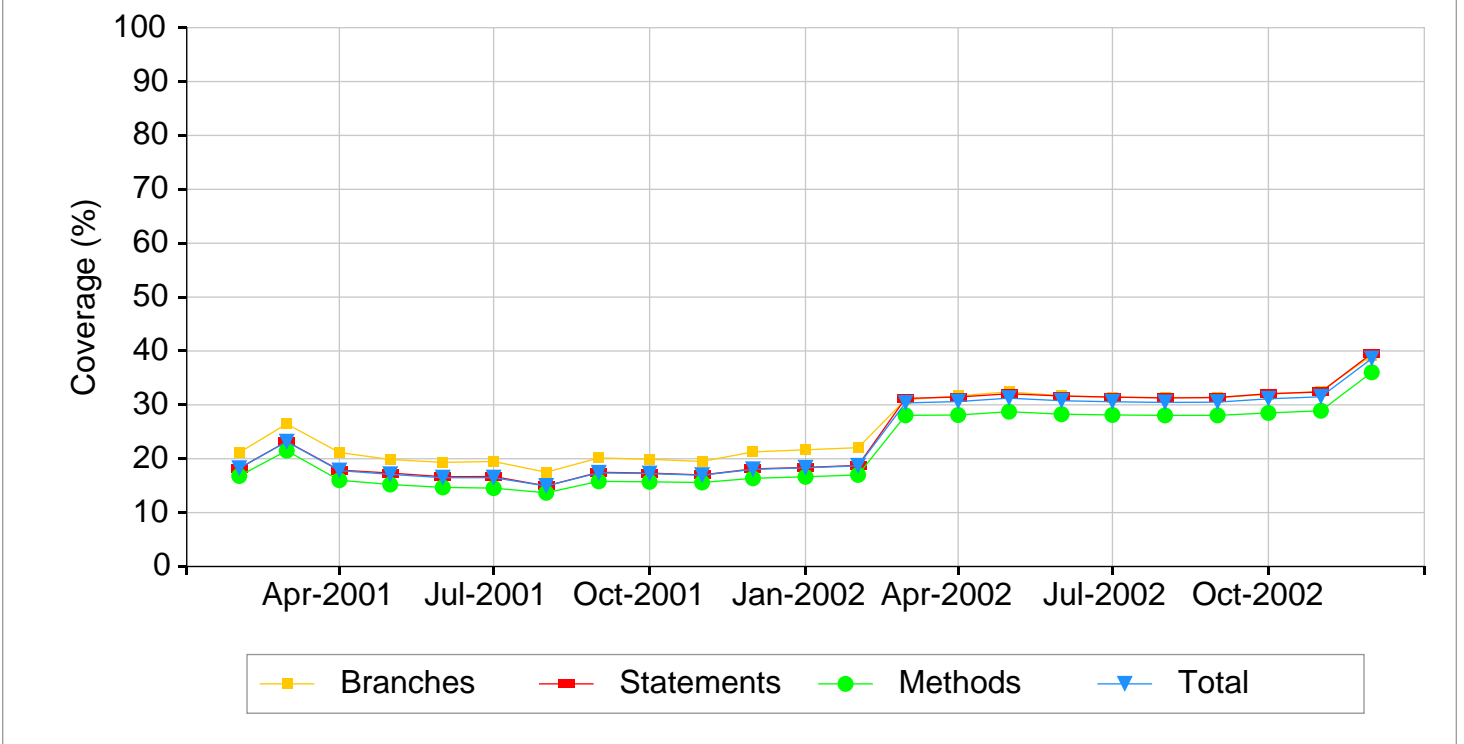

Historical Coverage Report - Ant 1.3 - 1.6 (offline)

From: Thu Feb 1 2001 00:00:00 EST
 To: Sun Dec 1 2002 00:00:00 EST

Project stats: LOC: 141,992 Methods: 5,443
 NCLOC: 60,497 Classes: 682
 Files: 514 Pkgs: 54

	Branch	Stmt	Method	Total
Project	36%	39.5%	39.2%	38.6% 

Coverage over time

Metrics over time

Top movers over the last 4 weeks (Range: 5, Threshold: +/-1%)

org.apache.tools.ant.util.PackageNameMapper		+100 (100%)
org.apache.tools.ant.util.FlatFileNameMapper		+100 (100%)
org.apache.tools.ant.types.selectors.SizeSelector.SizeComparisons		+100 (100%)
org.apache.tools.ant.types.selectors.SizeSelector.ByteUnits		+100 (100%)
org.apache.tools.ant.types.selectors.DateSelector.TimeComparisons		+100 (100%)
	(61.1%) -27.8 	org.apache.tools.ant.taskdefs.ProcessDestroyer
	(66.7%) -20.8 	org.apache.tools.ant.taskdefs.optional.junit.BriefJUnitResultFormatter
	(77.6%) -6.1 	org.apache.tools.ant.DefaultLogger
	(76.7%) -2.7 	org.apache.tools.ant.taskdefs.Tar.TarFileSet
	(48%) -2.7 	org.apache.tools.ant.taskdefs.Jar