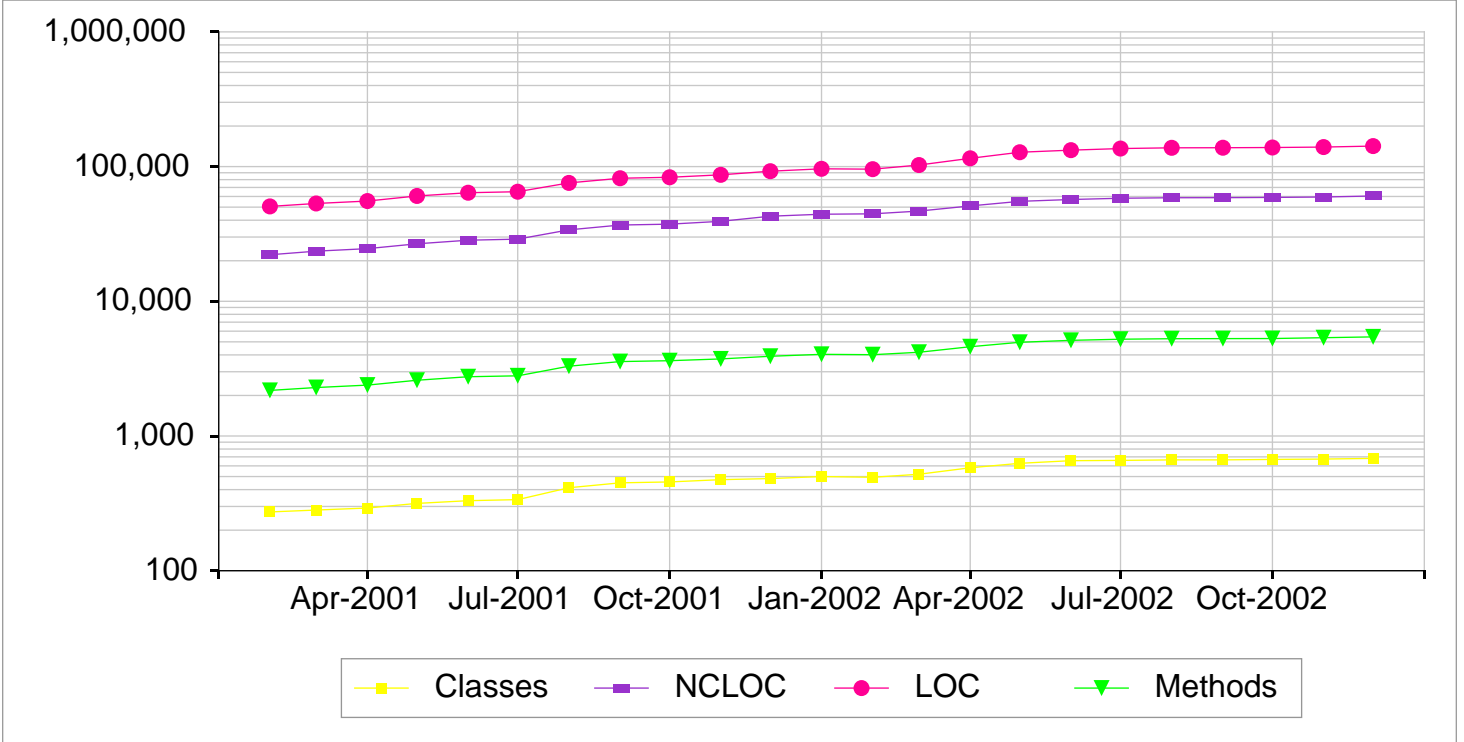

Historical Coverage Report - Ant 1.3 - 1.6 (offline)

From: Thu Feb 1 2001 00:00:00 EST
 To: Sun Dec 1 2002 00:00:00 EST

Project stats: LOC: 141,992 Methods: 5,443
 NCLOC: 60,497 Classes: 682
 Files: 514 Pkgs: 54

	Branch	Stmt	Method	Total
Project	36%	39.5%	39.2%	38.6% 

Coverage over time

Metrics over time

Top movers over the last 4 weeks (Range: 5, Threshold: +/-1%)

org.apache.tools.ant.util.PackageNameMapper		+100 (100%)
org.apache.tools.ant.util.FlatFileNameMapper		+100 (100%)
org.apache.tools.ant.types.selectors.SizeSelector.SizeComparisons		+100 (100%)
org.apache.tools.ant.types.selectors.SizeSelector.ByteUnits		+100 (100%)
org.apache.tools.ant.types.selectors.DateSelector.TimeComparisons		+100 (100%)
	(61.1%) -27.8 	org.apache.tools.ant.taskdefs.ProcessDestroyer
	(66.7%) -20.8 	org.apache.tools.ant.taskdefs.optional.junit.BriefJUnitResultFormatter
	(77.6%) -6.1 	org.apache.tools.ant.DefaultLogger
	(76.7%) -2.7 	org.apache.tools.ant.taskdefs.Tar.TarFileSet
	(48%) -2.7 	org.apache.tools.ant.taskdefs.Jar